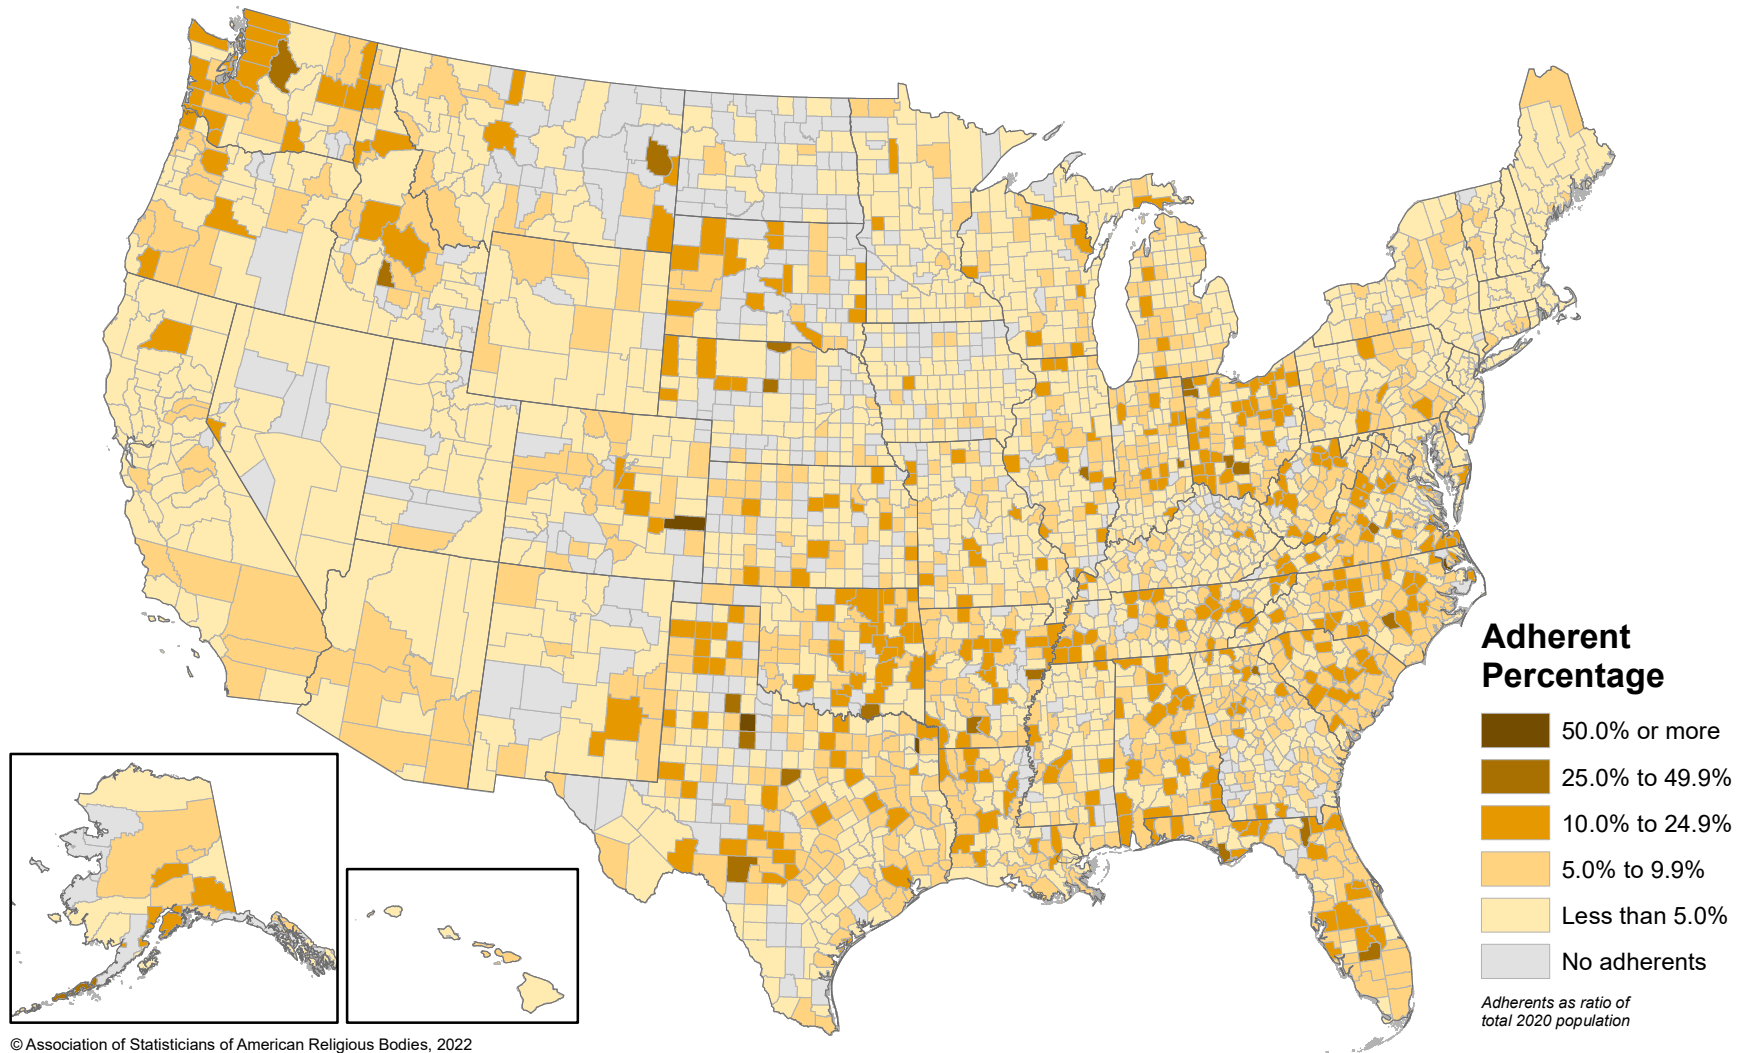

# Non-denominational Christian Churches: Adherents as Percentage of Population, 2020

© Association of Statisticians of American Religious Bodies, 2022  
2020 U.S. Religion Census: A County-level Enumeration  
of Religious Congregations and Adherents  
Created by Dale E. Jones using ESRI ArcMap

44,319 congregations and 21,095,641 adherents were reported in 2,753 counties.