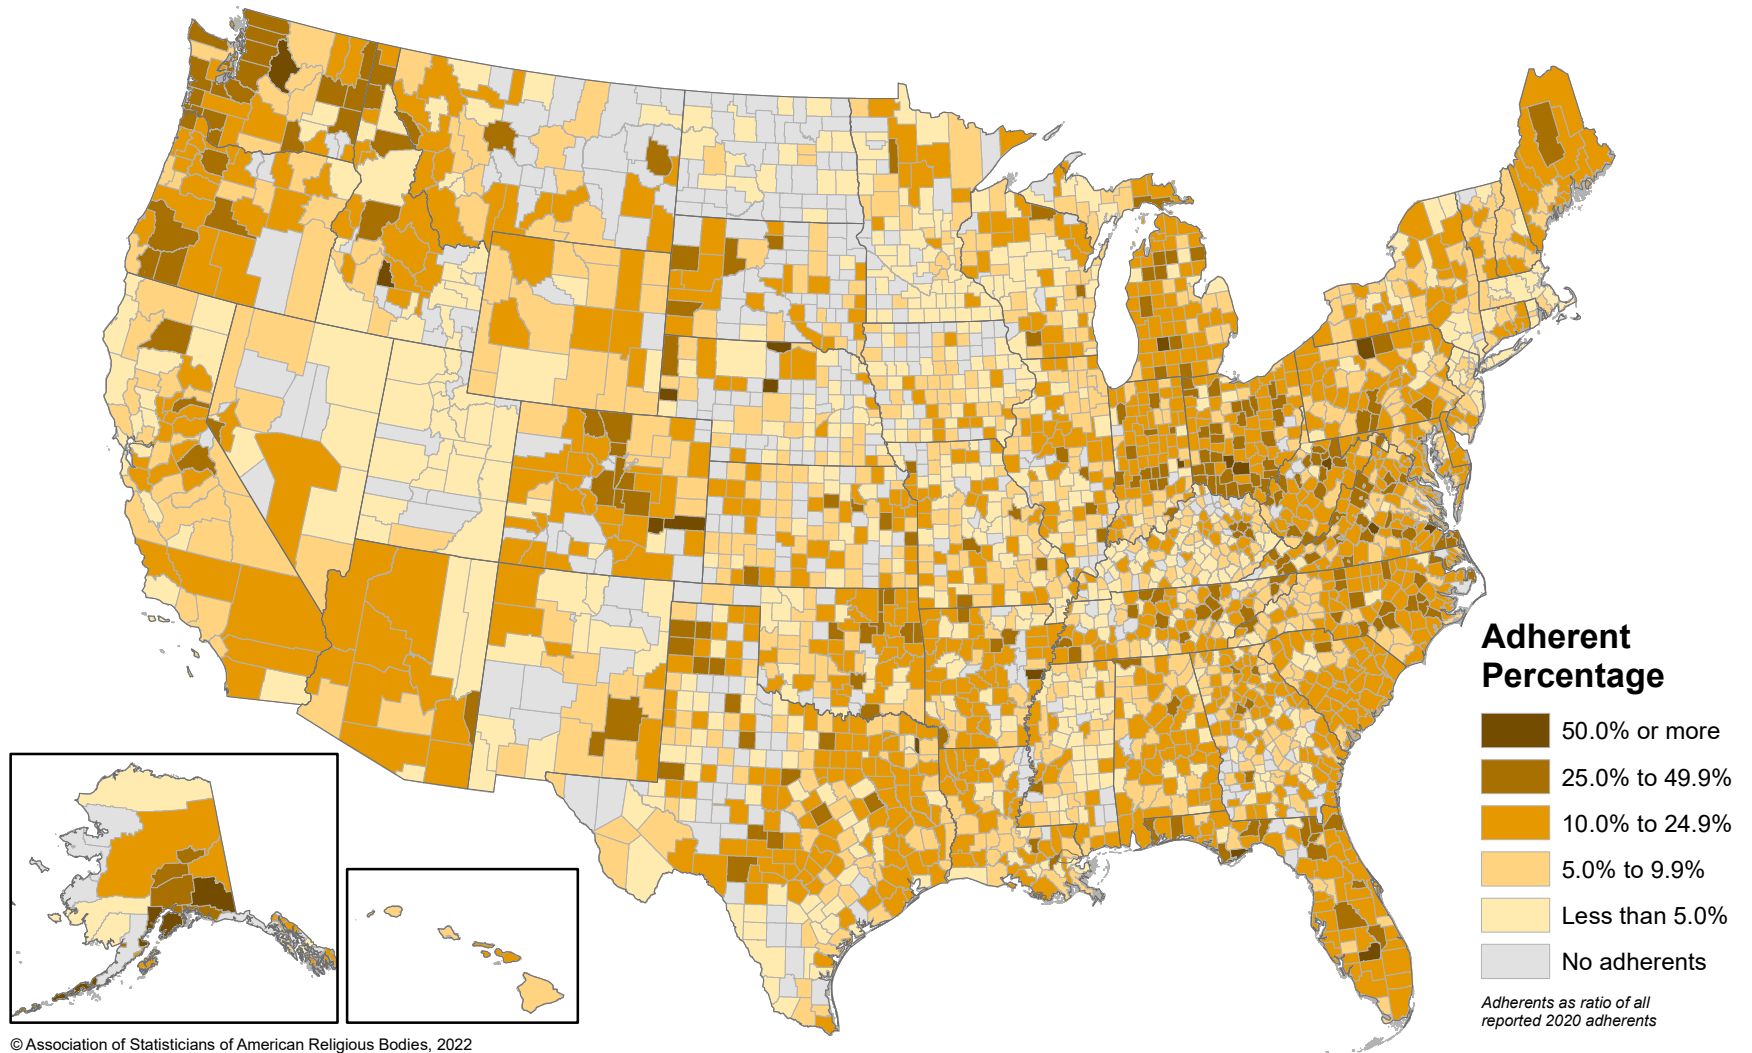

Non-denominational Christian Churches:  
Adherents as Percentage of All Religious Adherents, 2020

© Association of Statisticians of American Religious Bodies, 2022  
2020 U.S. Religion Census: A County-level Enumeration  
of Religious Congregations and Adherents  
Created by Dale E. Jones using ESRI ArcMap

44,319 congregations and 21,095,641 adherents were reported in 2,753 counties.