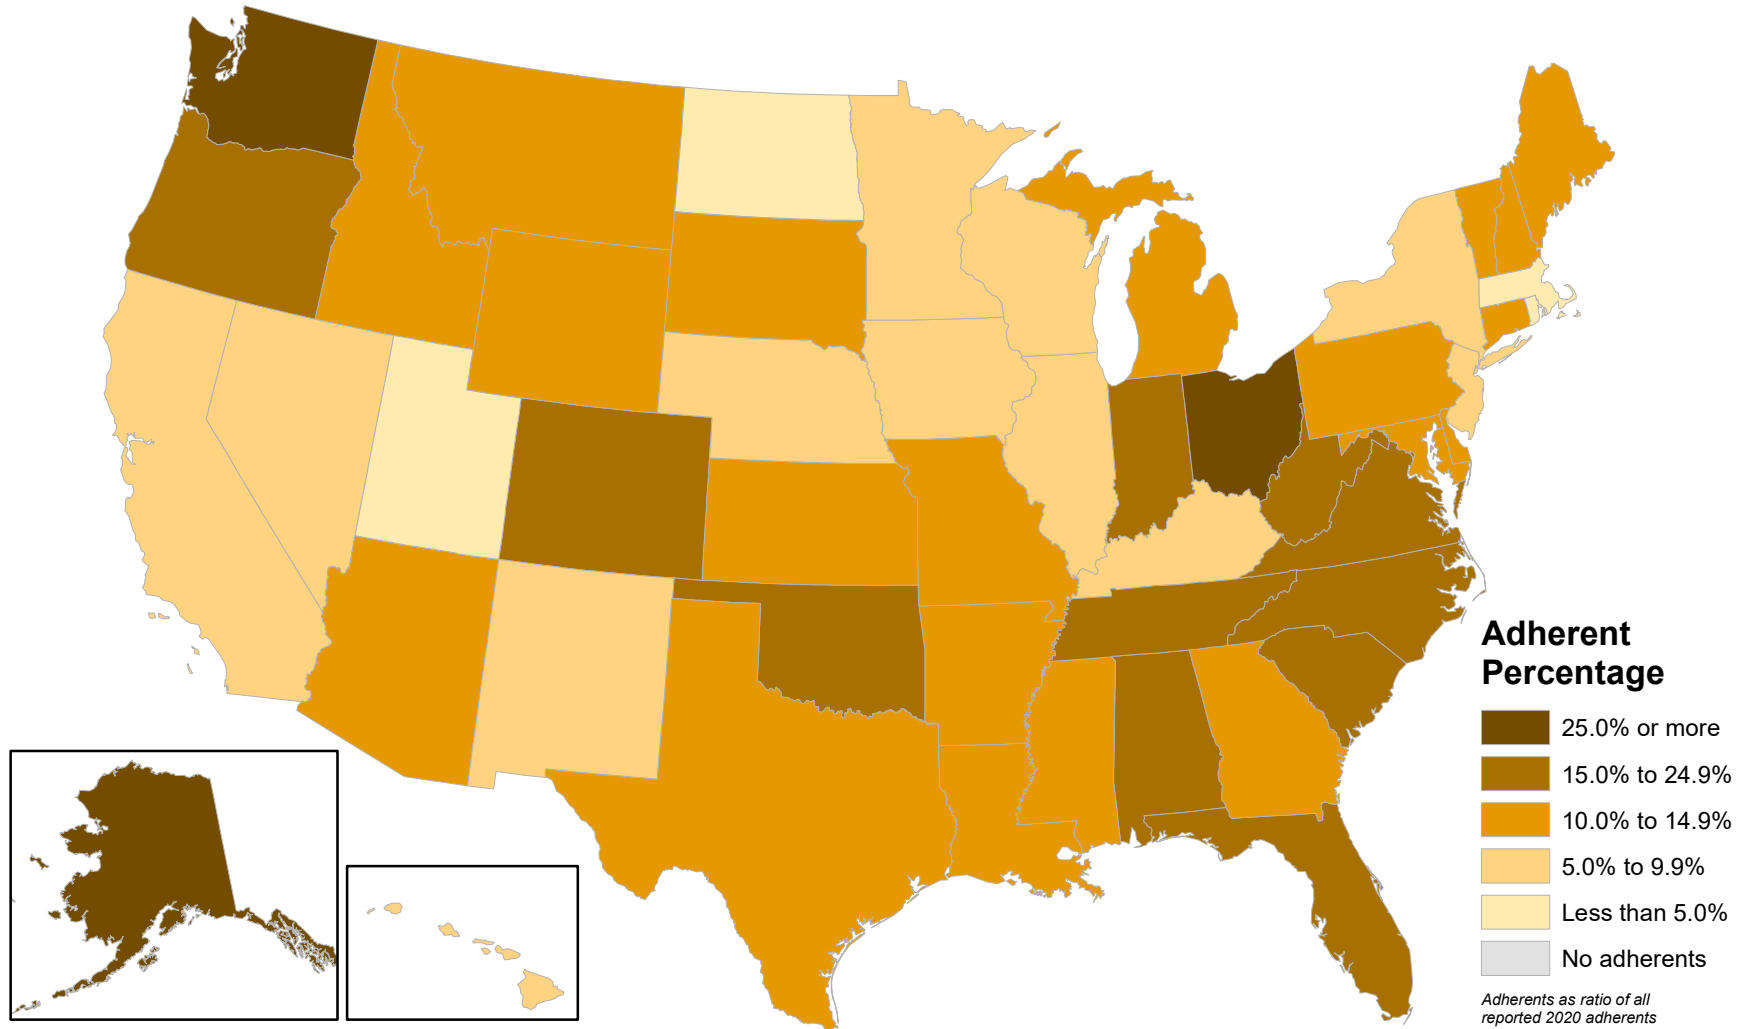

Non-denominational Christian Churches: Adherents as Percentage of Population, 2020

© Association of Statisticians of American Religious Bodies, 2022
2020 U.S. Religion Census: A County-level Enumeration
of Religious Congregations and Adherents
Created by Dale E. Jones using ESRI ArcMap

44,319 congregations and 21,095,641 adherents were reported in all states and the District of Columbia.